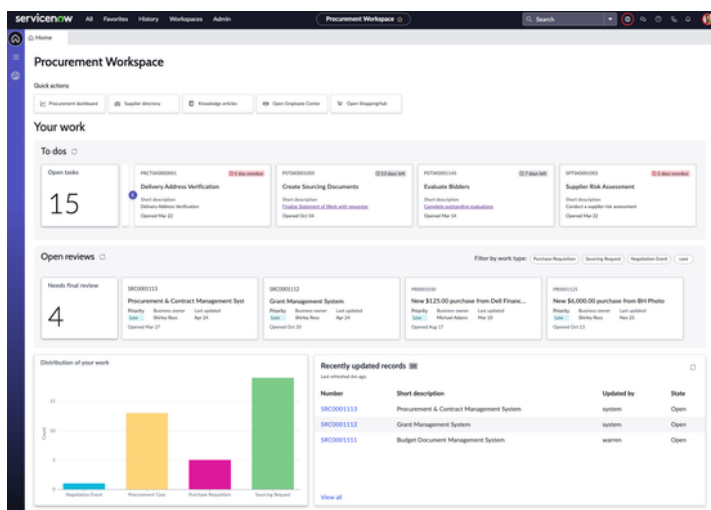

City Innovate's approach to Source to Pay starts with the insight that documents are the sticking point in the process; automate the production of documents accelerates the end-to-end process by 50-70%.