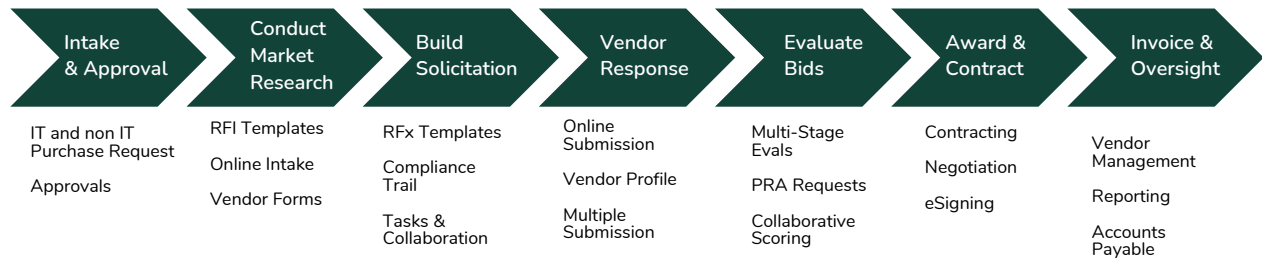

S2PInsight™ - Source to Pay - powered by ServiceNow

ServiceNow is the global leader in enterprise service management with years of experience in scaling solutions for sourcing and vendor management to connect the source-to-pay process end-to-end. The ultimate goal of ServiceNow's solutions is to modernize processes in a way that is transformative for the enterprise, saving both time and money.

Since 2014, City Innovate has provided the people, processes, and technology needed to modernize the workflows around government procurement/contracting, grants, and budgeting. Our expertise is in Document Process Automation ... turning the data hidden inside documents into structured data for greater insight and accountability; thanks to ServiceNow that data can then be injected into the other systems that government agencies depend on for operations.

Document Process Automation applied to Source-to-Pay process

The benefits of our joint solution include:

City Innovate

Enterprise document process automation

- Accelerates document production - the source of 99% of the delays in the source-to-pay process
- Templated approach to document production for 100% compliance with your jurisdiction's contracting standards
- Supports complex and very complex workflows when building compliant documents and evaluating responses to RFx
- Includes Document Builder, Evaluation Builder, and Contract Management & Contract Administration functionality for a complete end-to-end solution

servicenow

Global leader in Enterprise workflow automation

- Leader in enterprise service management
- Eliminates redundant data entry and critical errors
- Modernizes workflows
- Provides insight and analytics needed to identify bottlenecks in processes
- Enables end-to-end lifecycle management of the procurement/contracting process ... starting with intake and ending with oversight
- Perfect for government agencies with a pre-existing investment in ServiceNow as well as those just getting started

City Innovate

SERVING FEDERAL, STATE, AND LARGE LOCAL GOVERNMENT

Work at the Speed of Document Process Automation™

© 2023 City Innovate. All rights Reserved. Contact us at enterprise@cityinnovate.com